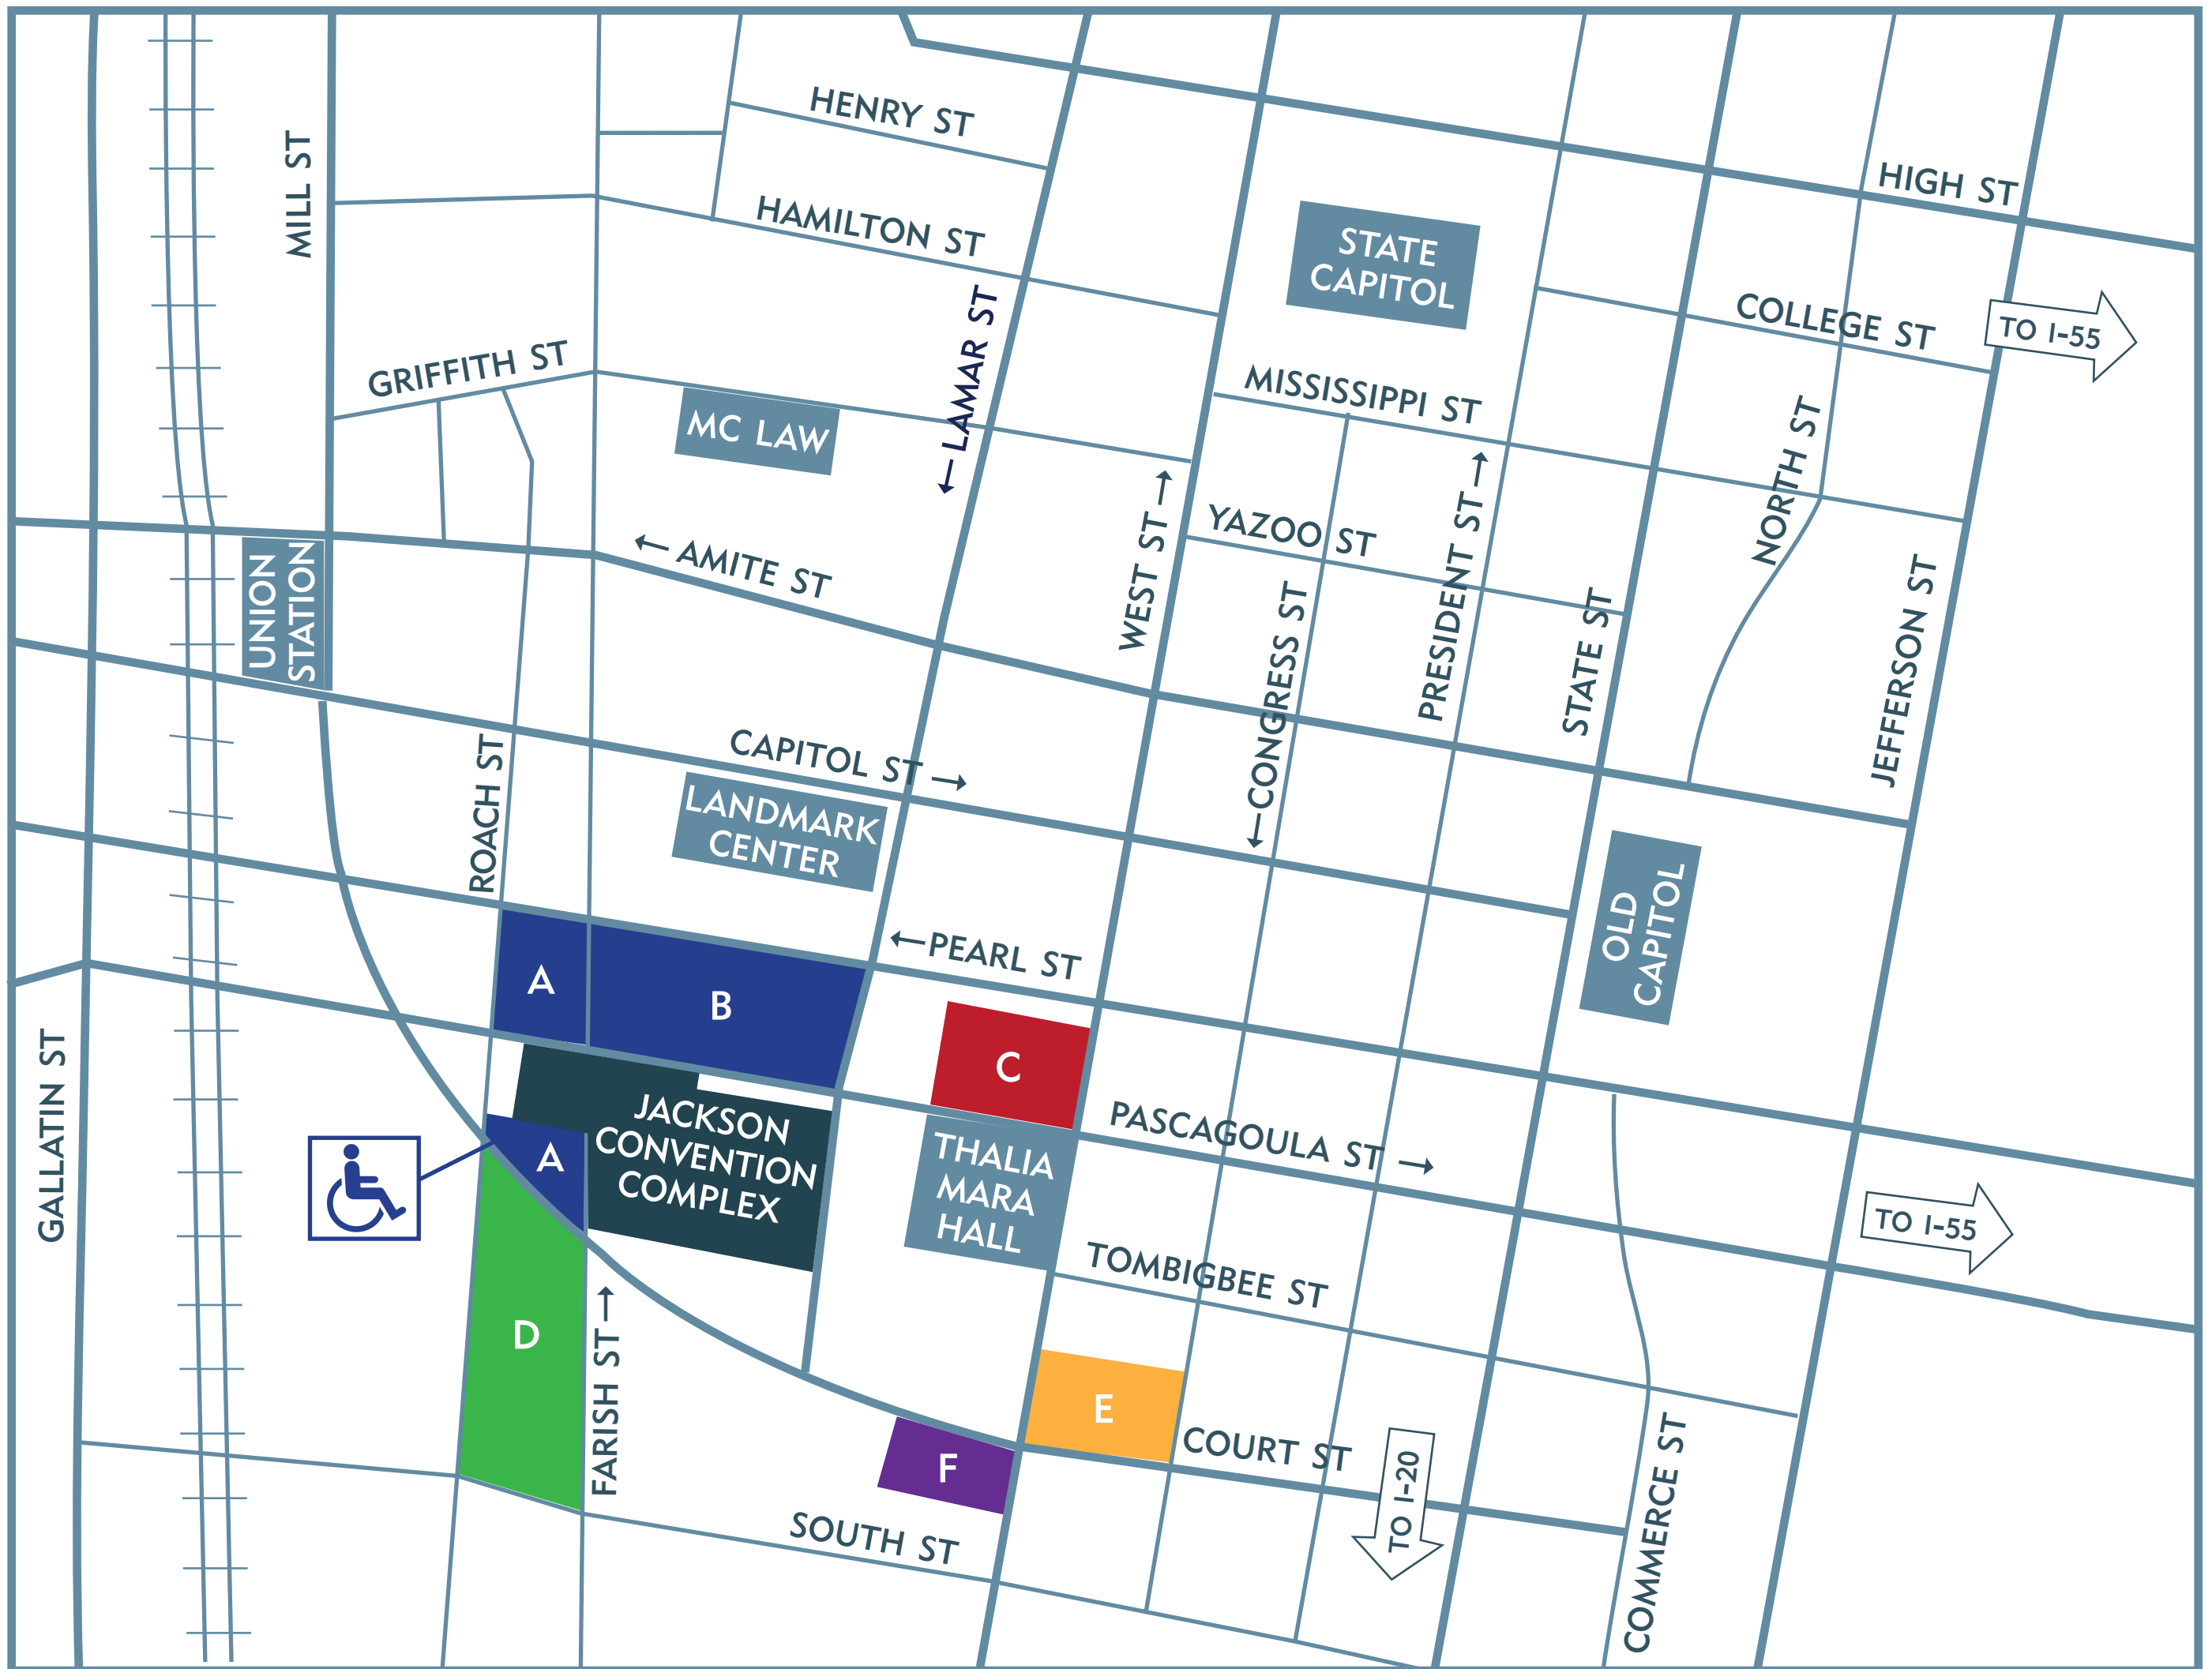

# JACKSON CONVENTION COMPLEX PARKING MAP

- A** – CONVENTION CENTER PUBLIC PARKING  
PASCAGOULA
- B** – CONVENTION CENTER PUBLIC PARKING  
PASCAGOULA
- C** – CITY CENTRE GARAGE  
CORNER OF WEST & PASCAGOULA

- D** – FARISH & COURT PUBLIC PARKING  
CORNER OF FARISH & COURT
- E** – WEST & COURT PUBLIC PARKING A  
CORNER OF WEST & COURT
- F** – WEST & COURT PUBLIC PARKING B  
CORNER OF WEST & COURT